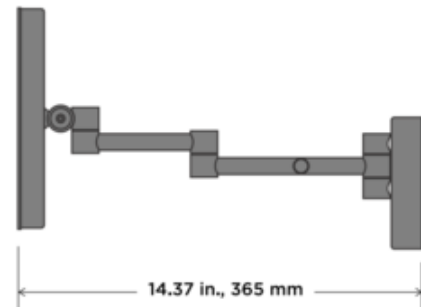

Technical Information

LAMP COLOR	3000 K

ITEM NUMBER	EMR1085738

COMPANY	PROJECT	FIXTURE TYPE	APPROVED BY	DATE