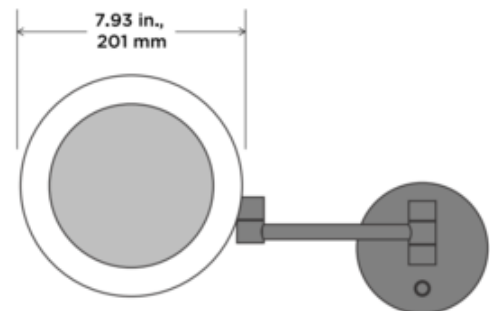

Shown in: Matte Black / Mirror

Technical Information

LAMP COLOR	3000 K

ITEM NUMBER	EMR1085738

COMPANY	PROJECT	FIXTURE TYPE	APPROVED BY	DATE