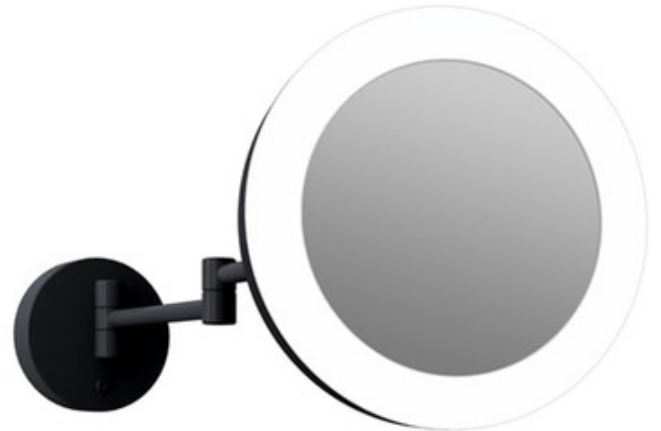

BRAND

Electric Mirror

DESCRIPTION

The Glamour Wall Mount Makeup Mirror features forward facing task lighting with 5X magnification, side to side swivel, up and down tilt, and double arm to flatten close to the wall. Requires a standard 3.5 or 4 inch octagonal electrical box. On/off switch on canopy. Note: Glamour can only be mounted in the W x H orientation as shown; fixture is not field-interchangeable.

Shown in: Matte Black / Mirror

| | |
|----------------------------|---------------------------|
| SHADE COLOR | Mirror |
| BODY FINISH | Matte Black |
| WATTAGE | 6W |
| DIMMER | N/A |
| DIMENSIONS | 7.93"W x 7.93"H x 14.37"D |
| LED MODULE INCLUDED | |
| LAMP | 1 x LED/6W/120V LED |

Technical Information

| | |
|-------------------|--------|
| LAMP COLOR | 3000 K |
|-------------------|--------|

| | |
|--------------------|------------|
| ITEM NUMBER | EMR1085738 |
|--------------------|------------|